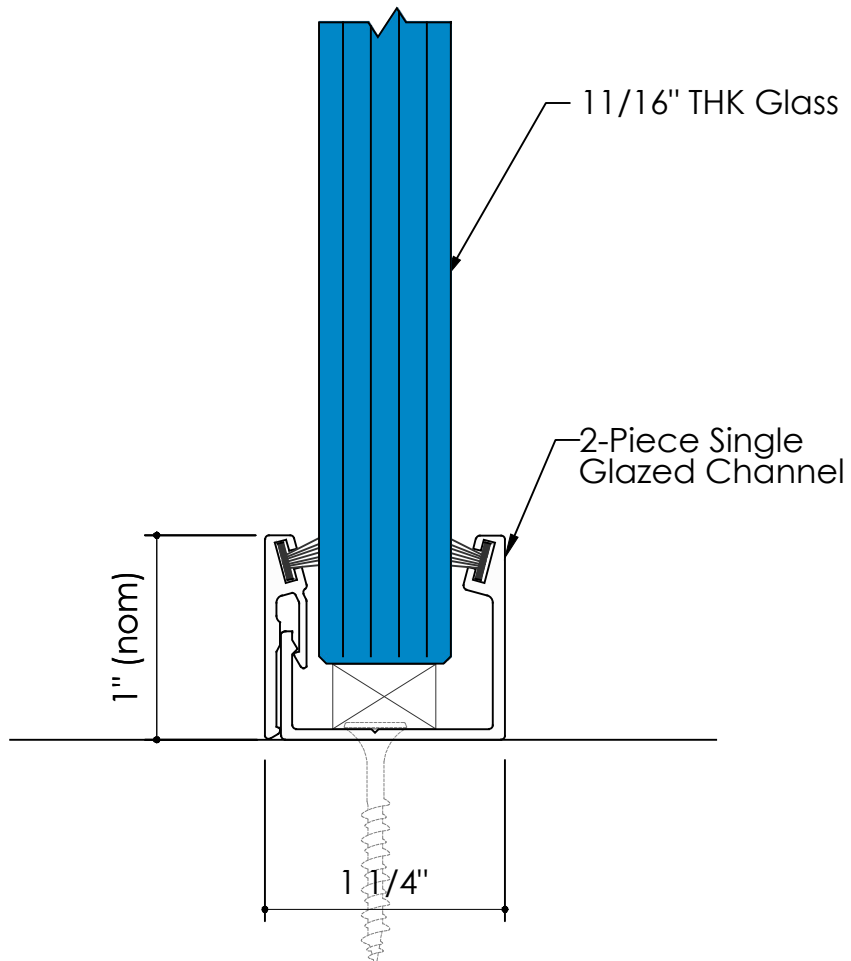

# Acoustic Single Glazed Partition System

Standard Track Base

Solare™