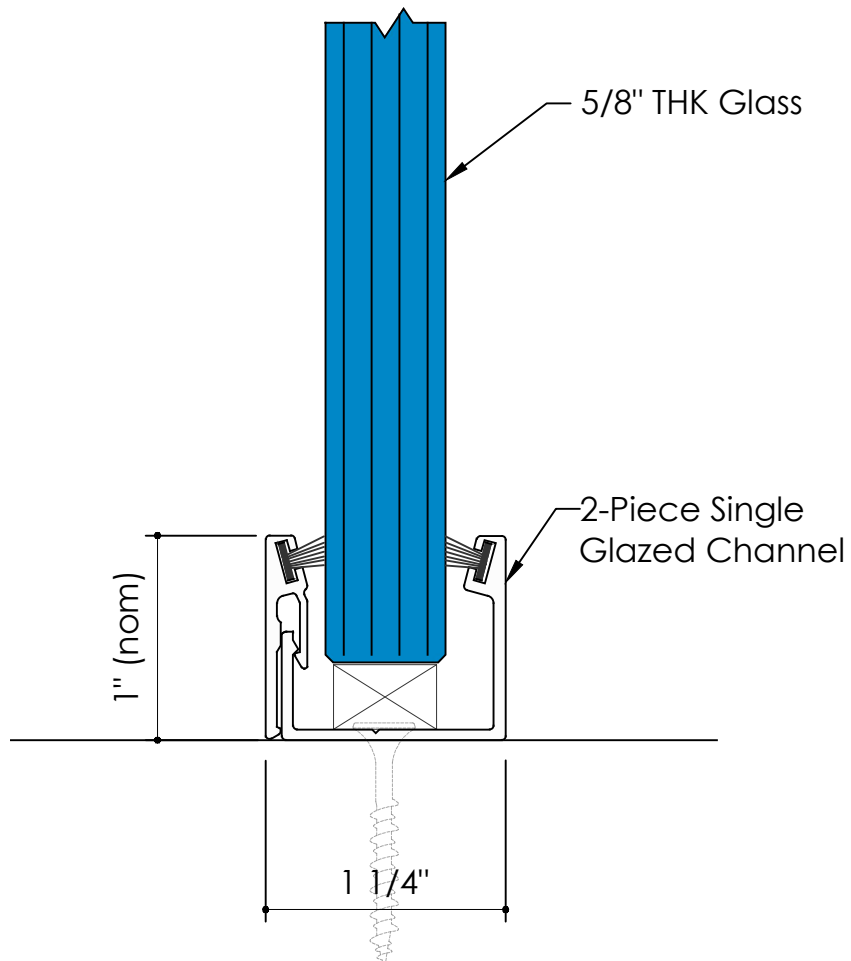

# Acoustic Single Glazed Partition System

Standard Track Base

Solare™