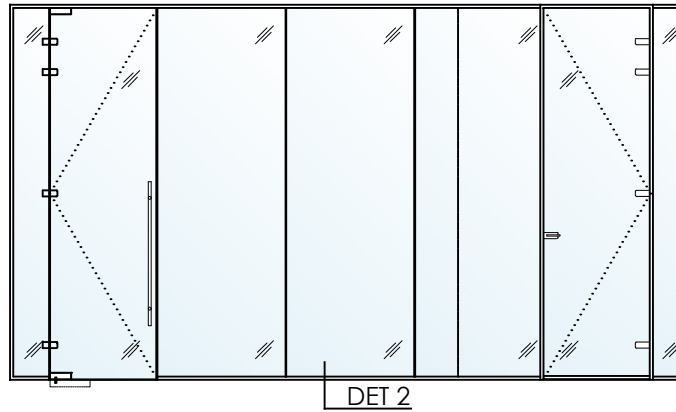

# Acoustic Single Glazed Partition System

Standard Track Base

Solare™