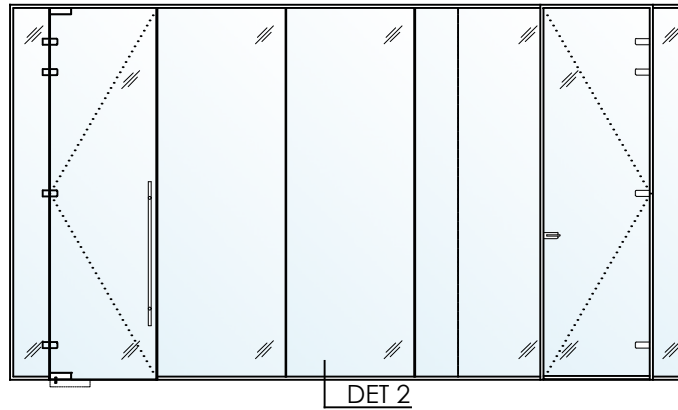

# Acoustic Single Glazed Partition System

Standard Track Base

Solare™