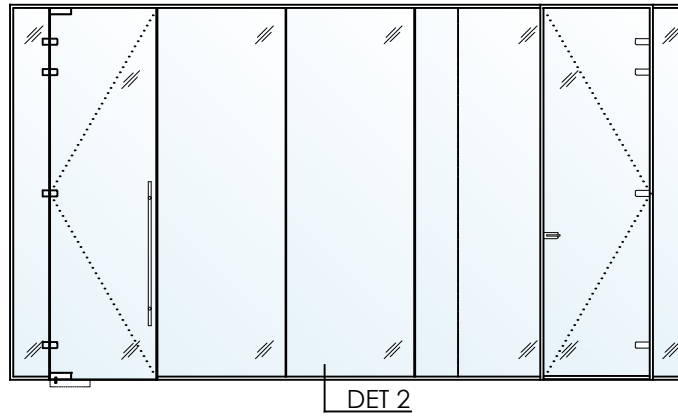

Solare™

Acoustic Single Glazed Partition System

Standard Track Base