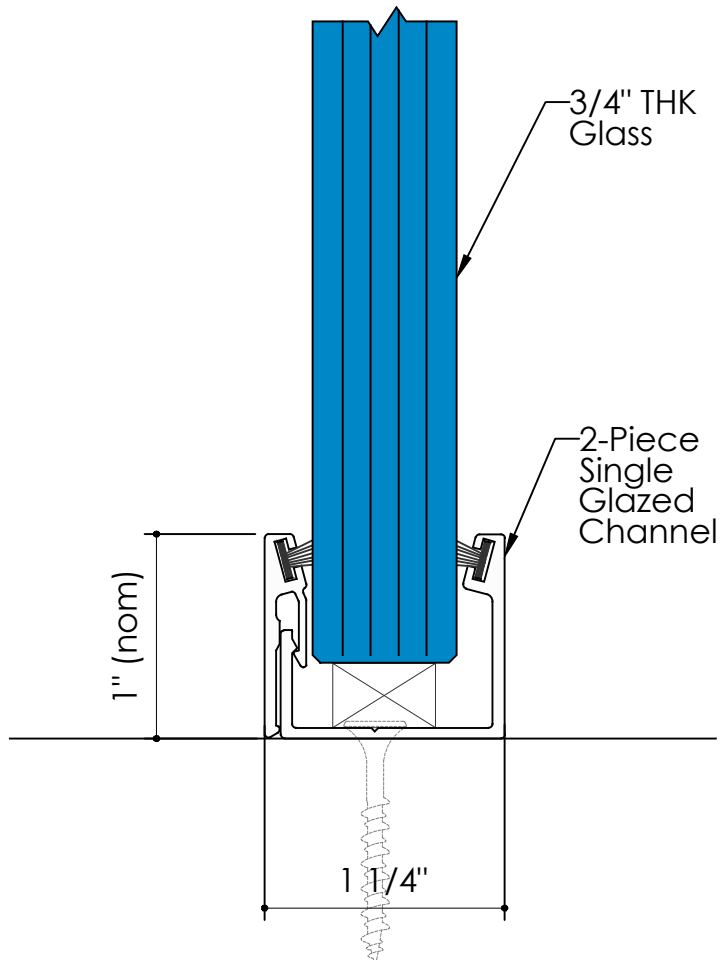

Solare™

Acoustic Single Glazed Partition System

Standard Track Base