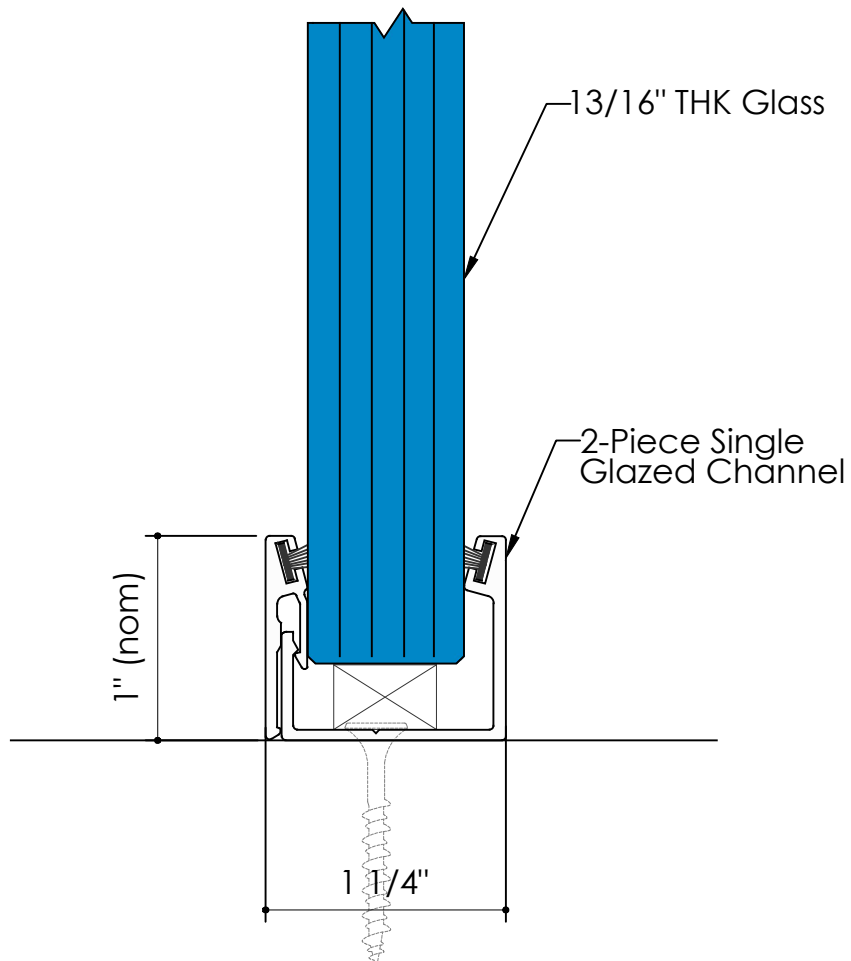

Solare™

Acoustic Single Glazed Partition System

Standard Track Base