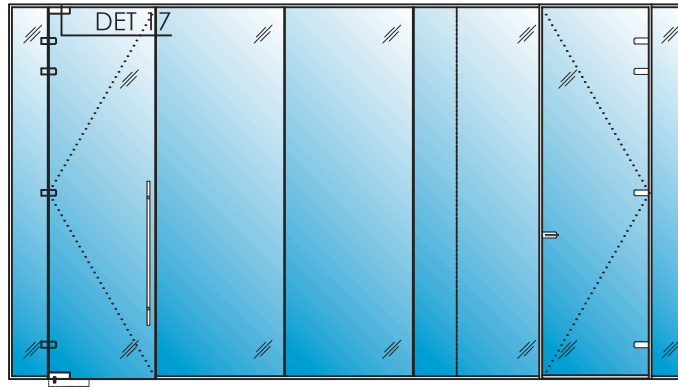

Solare™

Acoustic Single Glazed Partition System

Pivot Door Top Free Swing Pivot

Hardware Characteristics
 Maximum Door Width: 42"
 Maximum Door Height: 102"
 Maximum Door Weight: 194 lbs

Finishes Available: Aluminum silver anodized (101), Aluminum similar satin stainless steel (107), Brass polished chrome (501), Brass polished (503)