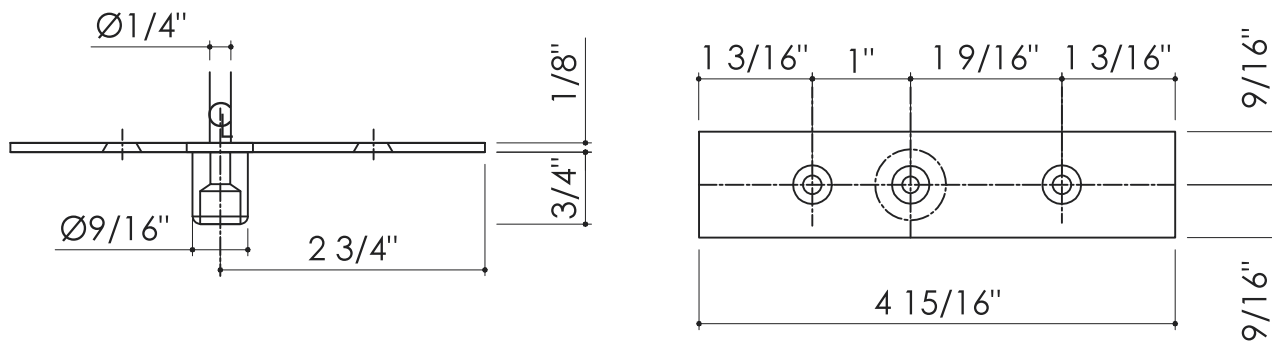

Solare™

Acoustic Single Glazed Partition System

Pivot Door Top Free Swing Pivot

Hardware Characteristics
 Maximum Door Width: 42"
 Maximum Door Height: 102"
 Maximum Door Weight: 194 lbs

Finishes Available: Aluminum silver anodized (101), Aluminum similar satin stainless steel (107), Brass polished chrome (501), Brass polished (503)