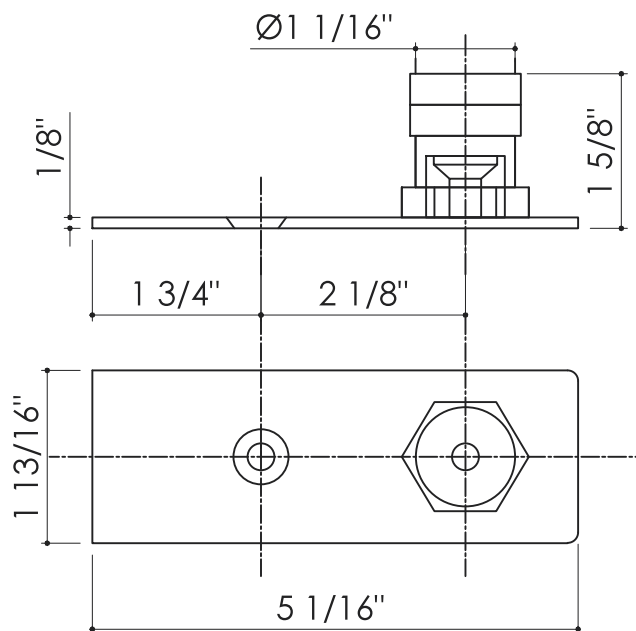

Solare™

Acoustic Single Glazed Partition System

Pivot Door Bottom Free Swing Pivot

Hardware Characteristics
Maximum Door Width: 42"
Maximum Door Height: 102"
Maximum Door Weight: 194 lbs

Finishes Available: Aluminum silver anodized (101), Aluminum similar satin stainless steel (107), Brass polished chrome (501), Brass polished (503)