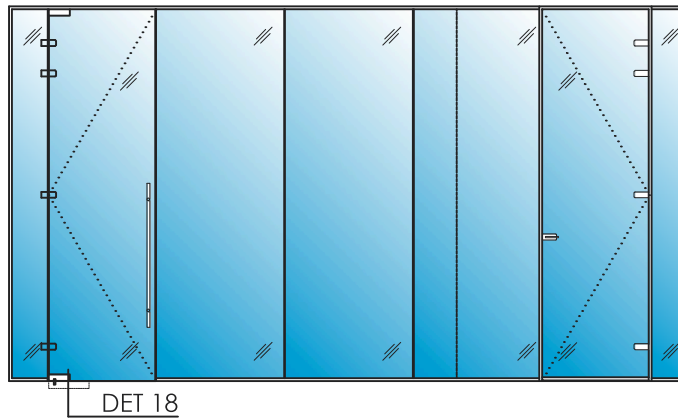

Solare™

Acoustic Single Glazed Partition System

Pivot Door Bottom Free Swing Pivot

Hardware Characteristics
Maximum Door Width: 42"
Maximum Door Height: 102"
Maximum Door Weight: 194 lbs

Finishes Available: Aluminum silver anodized (101), Aluminum similar satin stainless steel (107), Brass polished chrome (501), Brass polished (503)