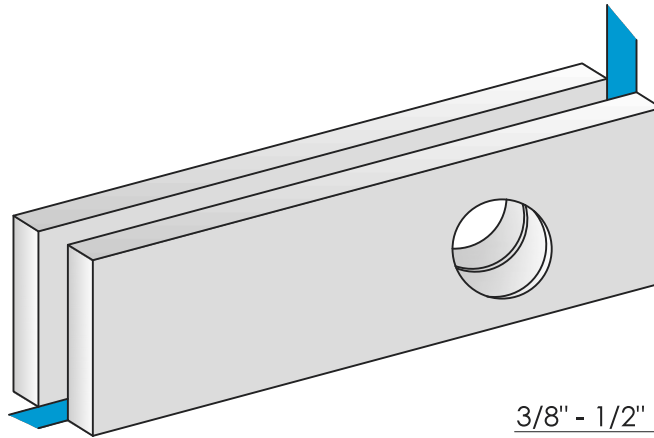

Solare™
 Acoustic Single Glazed Partition System
 Locking Patch Fitting
 All Glass Openings

Hardware Characteristics
 Maximum Door Width: 42"
 Maximum Door Height: 102"
 Maximum Door Weight: 194 lbs

Finishes Available: Aluminum silver anodized (101), Aluminum similar satin stainless steel (107), Brass polished chrome (501), Brass polished (503)