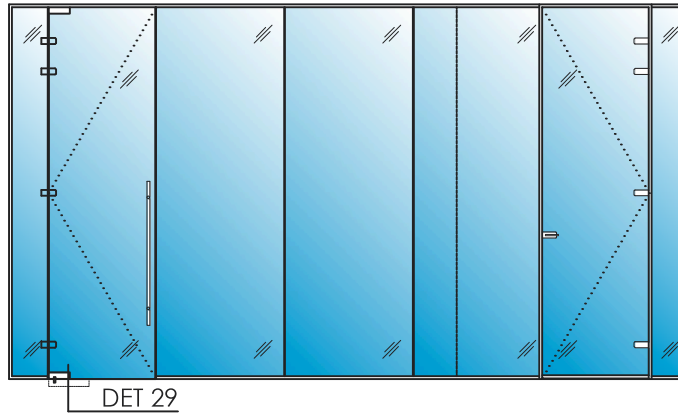

Solare™
 Acoustic Single Glazed Partition System
 Locking Patch Fitting
 All Glass Openings

Hardware Characteristics
 Maximum Door Width: 42"
 Maximum Door Height: 102"
 Maximum Door Weight: 194 lbs

Finishes Available: Aluminum silver anodized (101), Aluminum similar satin stainless steel (107), Brass polished chrome (501), Brass polished (503)