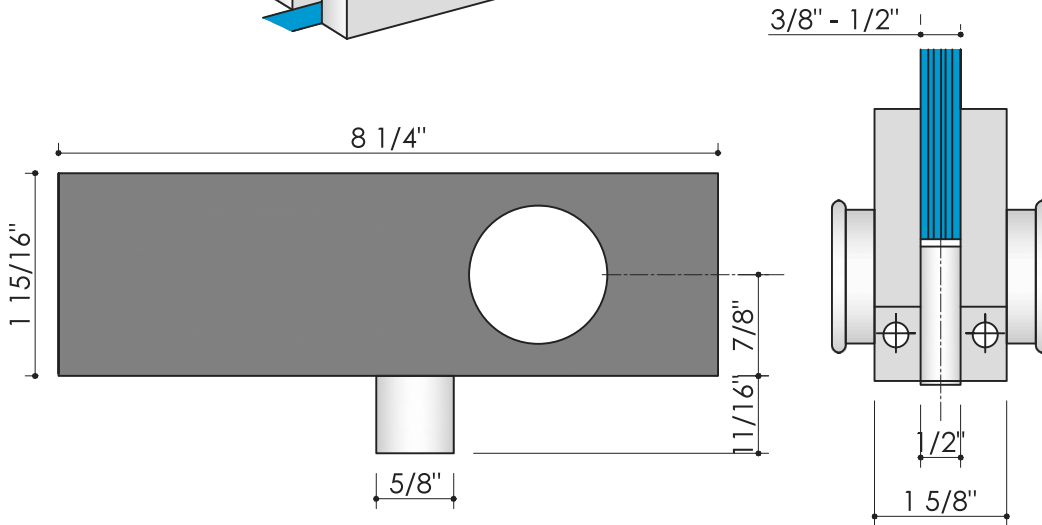

Solare™
 Acoustic Single Glazed Partition System
 Locking Patch Fitting
 All Glass Openings

Hardware Characteristics
 Maximum Door Width: 42"
 Maximum Door Height: 102"
 Maximum Door Weight: 194 lbs

Finishes Available: Aluminum silver anodized (101), Aluminum similar satin stainless steel (107), Brass polished chrome (501), Brass polished (503)