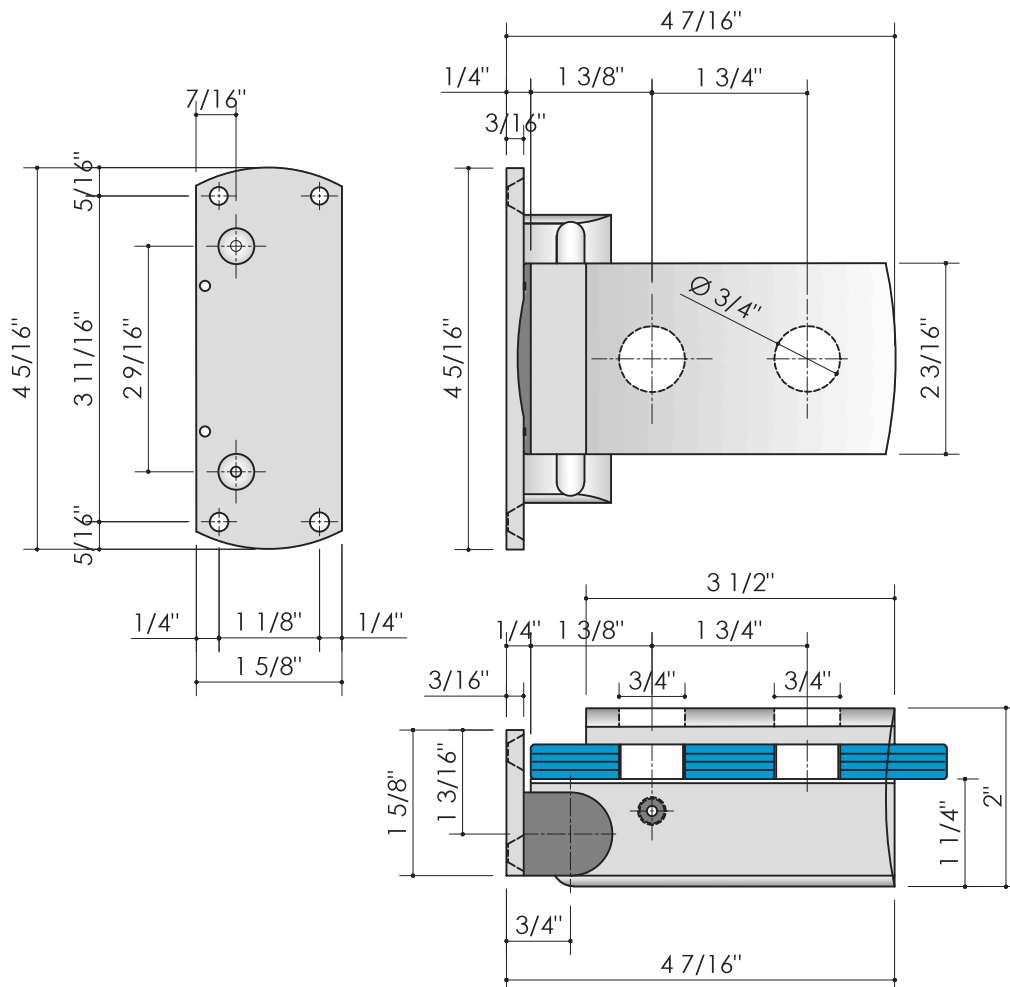

## Frame to Glass Door Hydraulic Hinge

### Hardware Characteristics

Hinge Material: Aluminum

Finishes Available: Brite Chrome, Brushed Satin, Satin Anodized and Polished Gold

Hinge accommodates glazing thicknesses of 3/8" - 1/2"

200 Pemberwick Road  
Greenwich, CT 06831