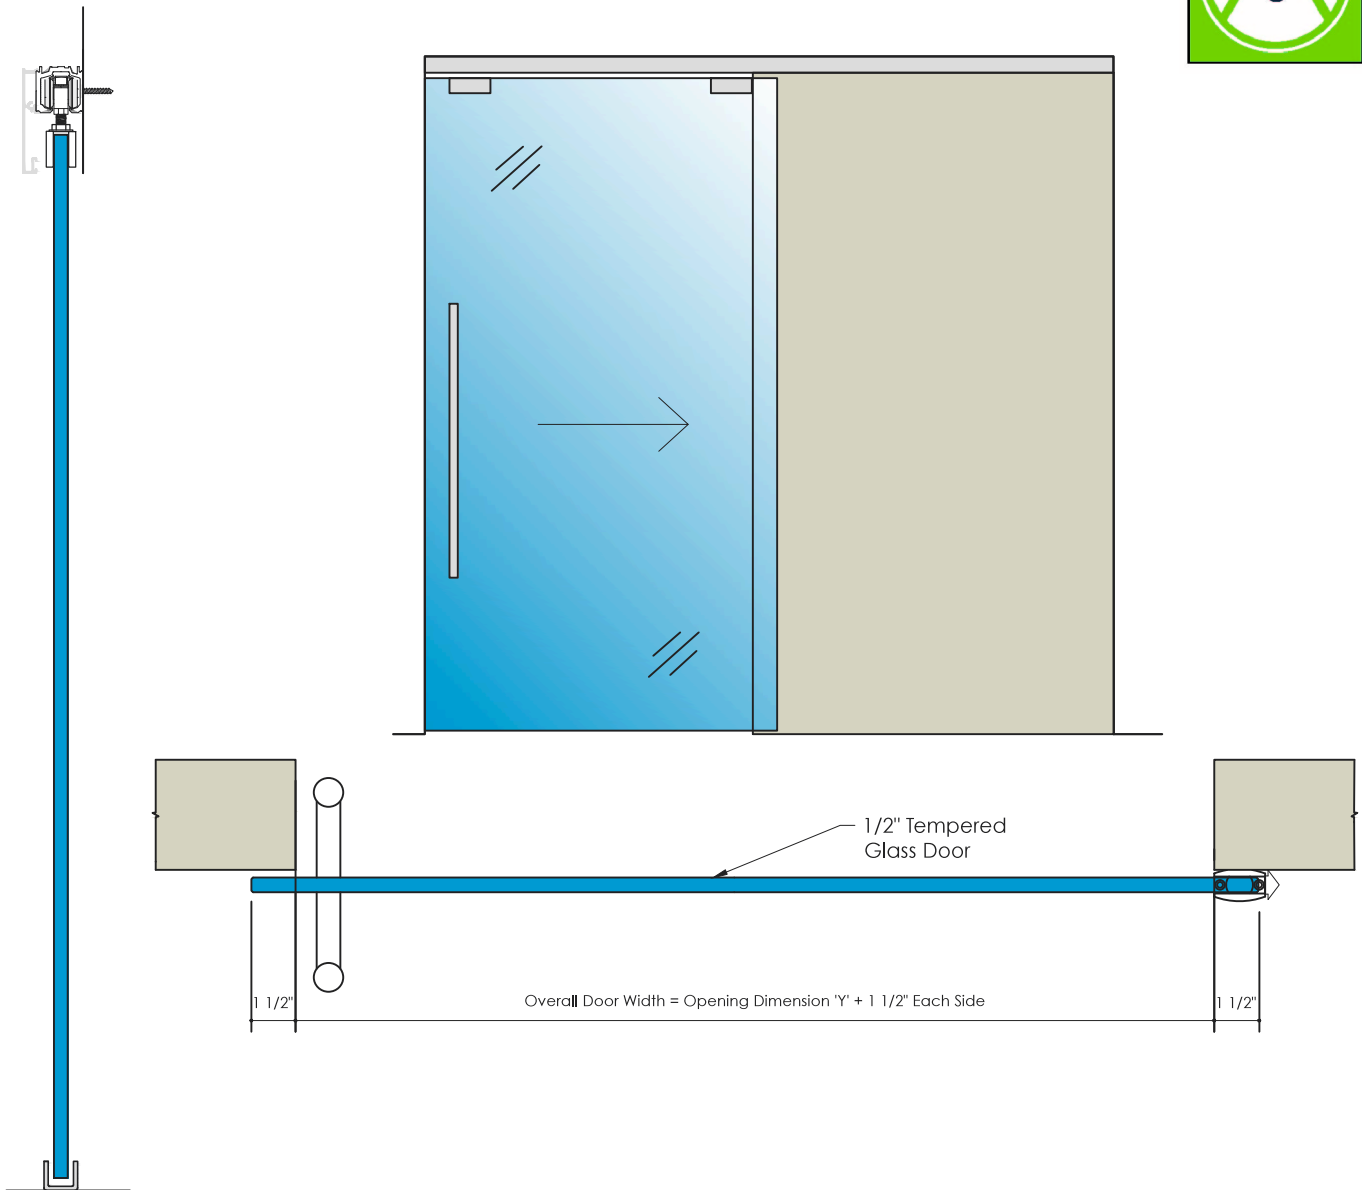

Cloud Sliding Door

Cloud Sliding Glass doors are the newest innovation in modern entryway design.

- Patented Comfort Stop, Auto Close and Exact Trigger Technologies
- Minimal maintenance
- Wall and soffit face mount
- Fixed panel integration within one track
- Polycarbonate internal parts
- Custom assemblies available upon request

Available Glazing: 3/8" Clear Tempered, 3/8" Laminated Glass, 1/2" Clear Tempered, 9/16" Laminated Glass

Standard Frame Finishes Available: Polyester powder coated finish (RAL color choices), Brushed Finish, Stainless Steel Finish, Custom Finishes available