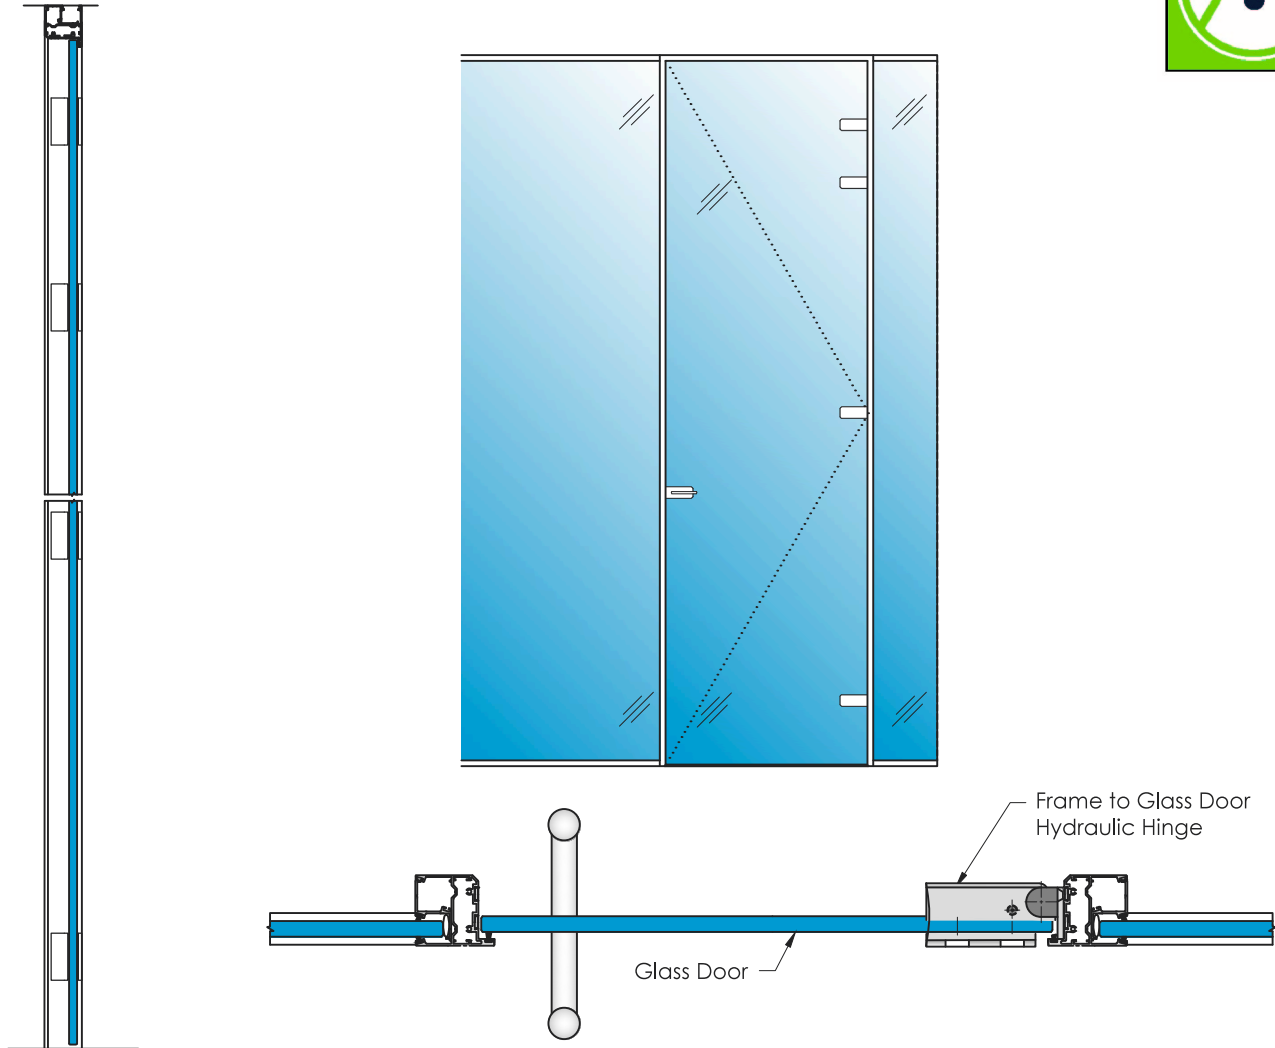

Hinged Glass Swing Door

Hinged Glass Swing Doors fit seamlessly into any of the partition systems we offer and are available with numerous handle options with both locking and standard.

- Full Height option
- Free Swing options, self-closing options
- Lunar Smart Glass is available
- ADA compliant

Available Glazing: 3/8" Clear Tempered, 1/2" Clear Tempered, 9/16" Clear Laminated, Lunar Smart Glass, up to 3/4" Glazing is available

Standard Frame Finishes Available: Polyester powder coated finish (RAL color choices), Brushed Finish, Stainless Steel Finish, Custom Finishes available

Available Hardware:

- Free swing & self closing options
- Locking Lever Handle
- Standard Lever Handle
- 4 1/2" Hinges
- Recessed Floor Closer
- Overhead Closer