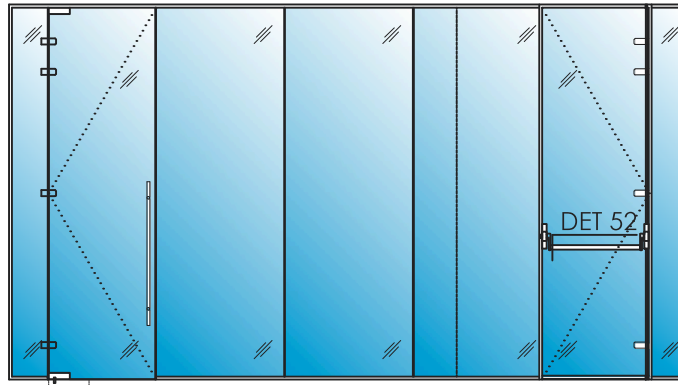

Panic Hardware for a Single Door Surface Mounted Vertical Rods

Hardware Characteristics

Access to Exterior Options: Opening by key from the outside,
Lever handle with plate and cylinder, No access from
exterior.

Glazing Available: 3/8" Clear tempered, 7/16" Clear laminated,
1/2" Clear tempered, 9/16" Clear laminated, Lunar Smart Glass,
3/4" glazing is available

Door Width: 38" max. (custom larger widths available upon request)
Standard Finishes Available: Satin