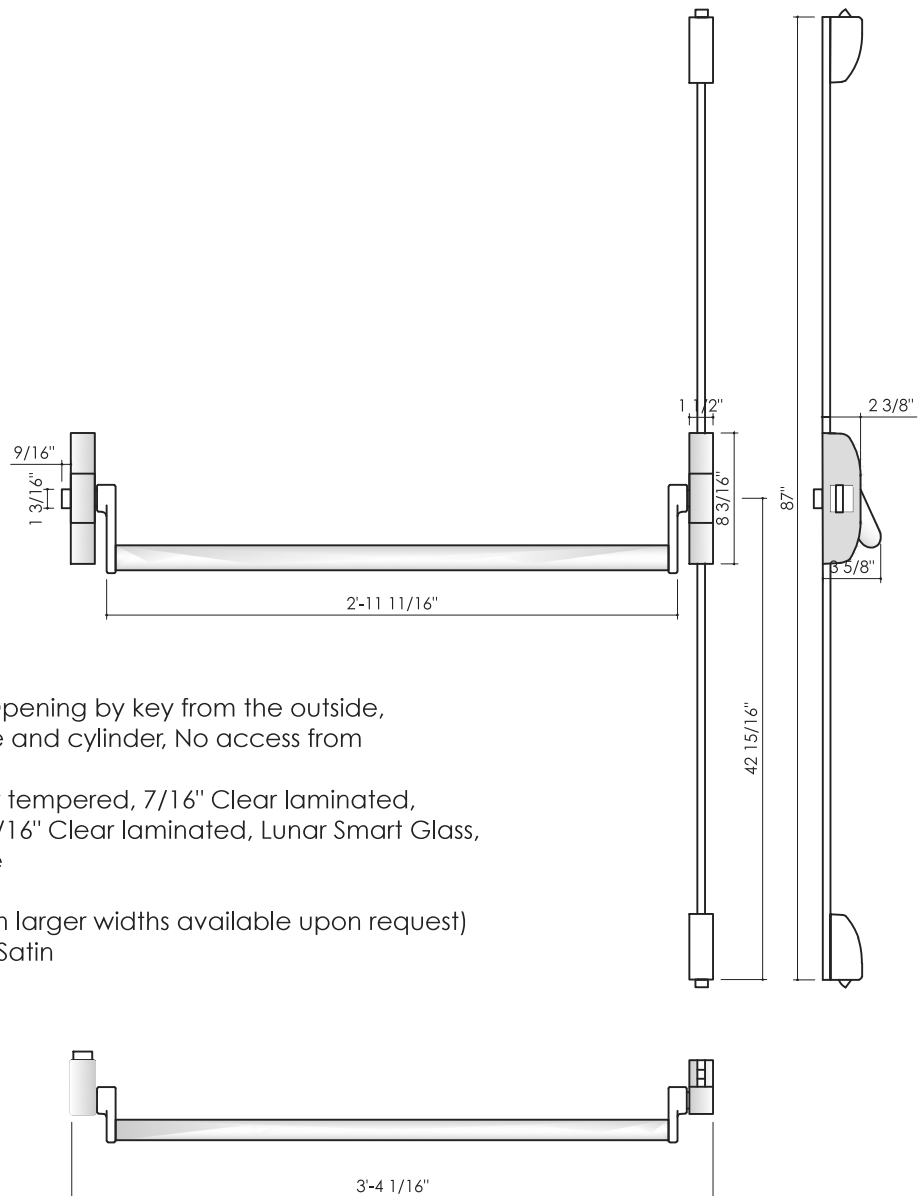

Panic Hardware for a Single Door Surface Mounted Vertical Rods

Hardware Characteristics

Access to Exterior Options: Opening by key from the outside,
Lever handle with plate and cylinder, No access from
exterior.

Glazing Available: 3/8" Clear tempered, 7/16" Clear laminated,
1/2" Clear tempered, 9/16" Clear laminated, Lunar Smart Glass,
3/4" glazing is available

Door Width: 38" max. (custom larger widths available upon request)
Standard Finishes Available: Satin