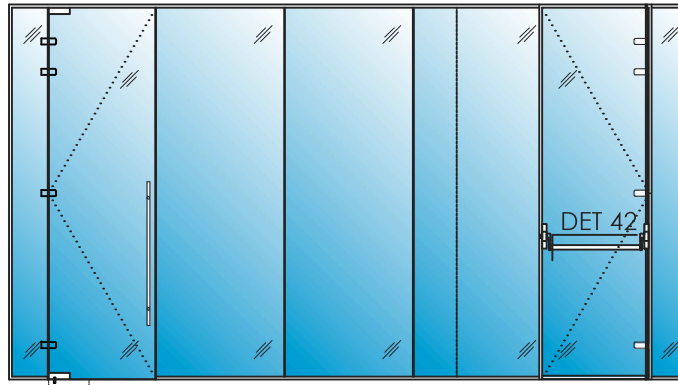

# Panic Hardware for a Single Door Surface Mounted Vertical Rods

### Hardware Characteristics

Access to Exterior Options: Opening by key from the outside,  
Lever handle with plate and cylinder, No access from  
exterior.

Glazing Available: 3/8" Clear tempered, 7/16" Clear laminated,  
1/2" Clear tempered, 9/16" Clear laminated, Lunar™ Smart  
Glass, 3/4" glazing is available

Door Width: 38" max. (custom larger widths available upon request)  
Standard Finishes Available: Satin