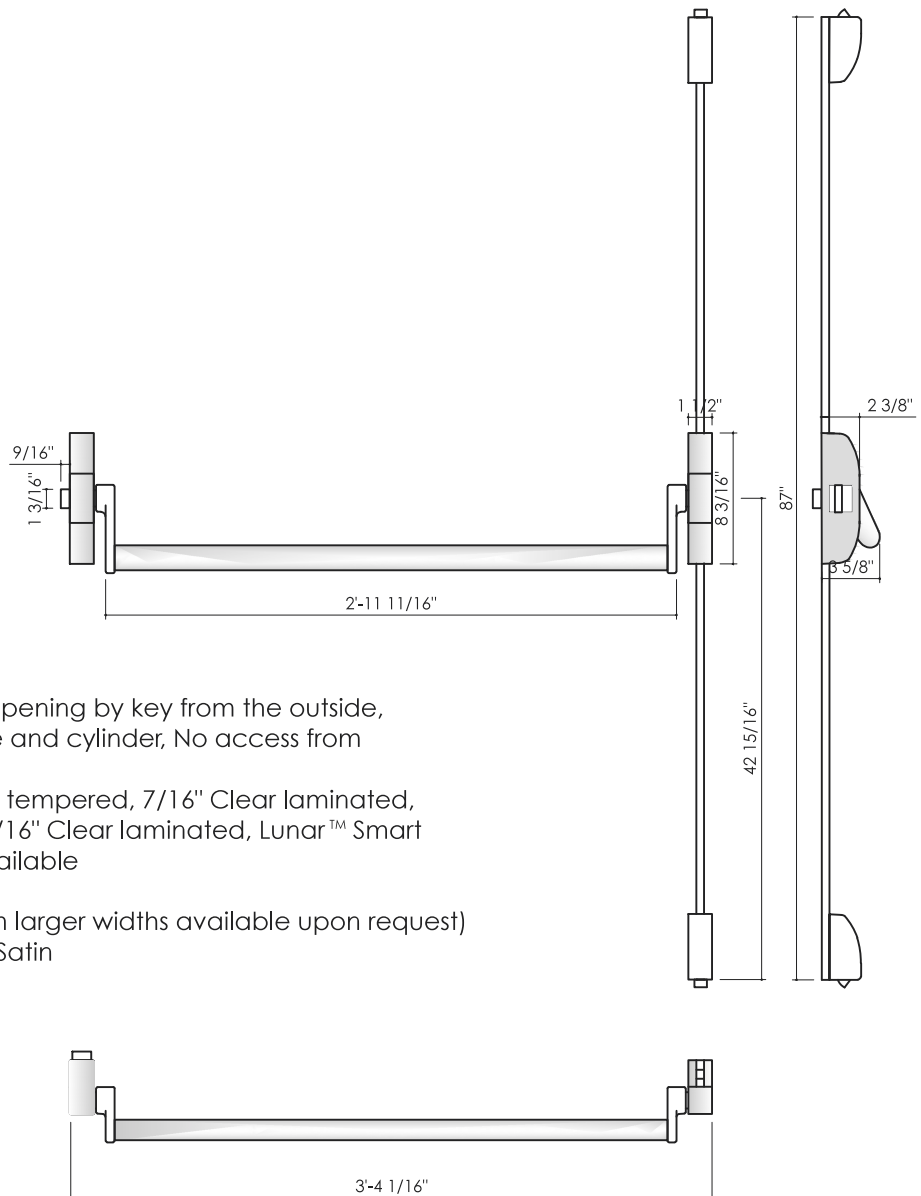

# Panic Hardware for a Single Door Surface Mounted Vertical Rods

### Hardware Characteristics

Access to Exterior Options: Opening by key from the outside,  
Lever handle with plate and cylinder, No access from  
exterior.

Glazing Available: 3/8" Clear tempered, 7/16" Clear laminated,  
1/2" Clear tempered, 9/16" Clear laminated, Lunar™ Smart  
Glass, 3/4" glazing is available

Door Width: 38" max. (custom larger widths available upon request)  
Standard Finishes Available: Satin