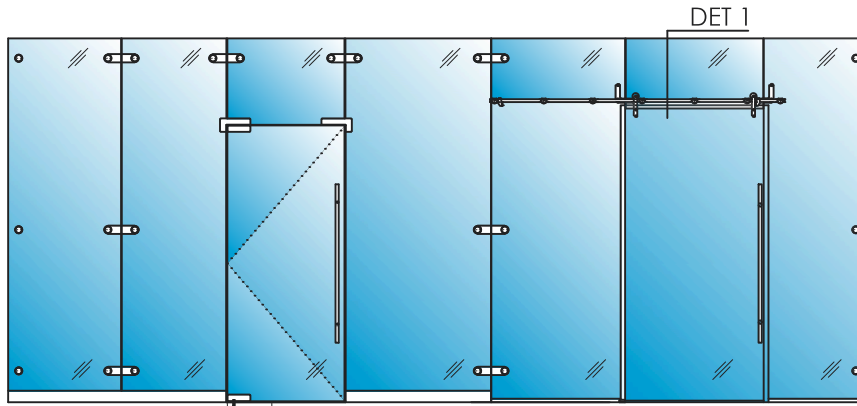

# Elite™ Free Standing Partition System

## Sliding Door Track - Glass

### Elite™ Free Standing Partition System Characteristics

Maximum Glazing Panel Width: 60" max.  
(custom widths available upon request)

Maximum Glazing Panel Height: Full height  
up to 12 feet

Glazing Available: 3/8" Clear tempered,  
7/16" Clear laminated, 1/2" Clear tempered,  
9/16" Clear laminated, Laminated LCD  
privacy glazing, 3/4" glazing is available