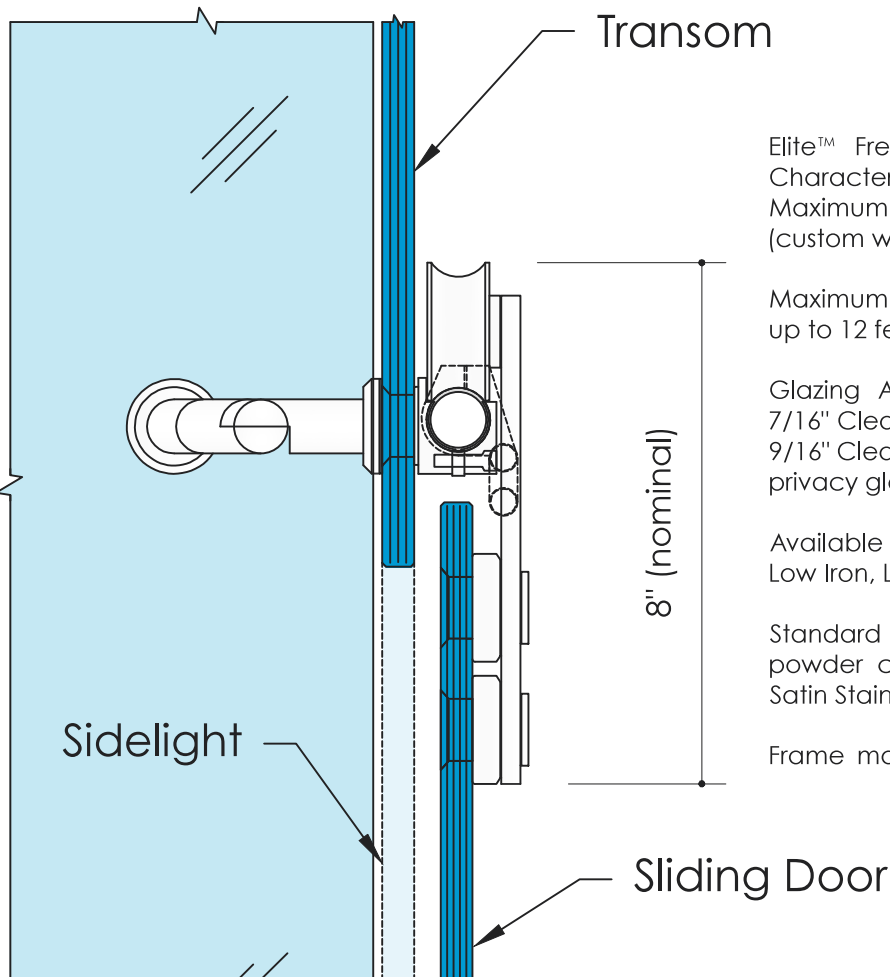

# Elite™ Free Standing Partition System

## Sliding Door Track - Glass

### Elite™ Free Standing Partition System Characteristics

Maximum Glazing Panel Width: 60" max.  
(custom widths available upon request)

Maximum Glazing Panel Height: Full height  
up to 12 feet

Glazing Available: 3/8" Clear tempered,  
7/16" Clear laminated, 1/2" Clear tempered,  
9/16" Clear laminated, Laminated LCD  
privacy glazing, 3/4" glazing is available