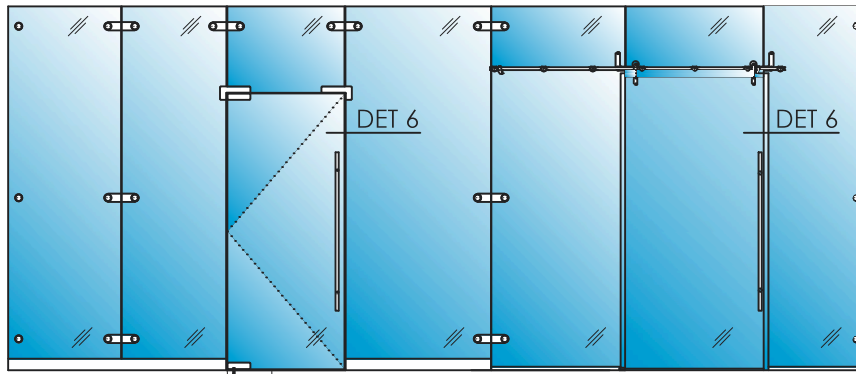

Elite™ Free Standing Partition System

Open End Glazing

Elite™ Free Standing Partition System Characteristics

Maximum Glazing Panel Width: 60' max. (custom widths available upon request)

Maximum Glazing Panel Height: Full height up to 12 feet

Glazing Available: 3/8" Clear tempered, 7/16" Clear laminated, 1/2" Clear tempered, 9/16" Clear laminated, Laminated LCD privacy glazing, 3/4" glazing is available

Available Glazing Types: Clear Tempered, Low Iron, Laminated, LCD