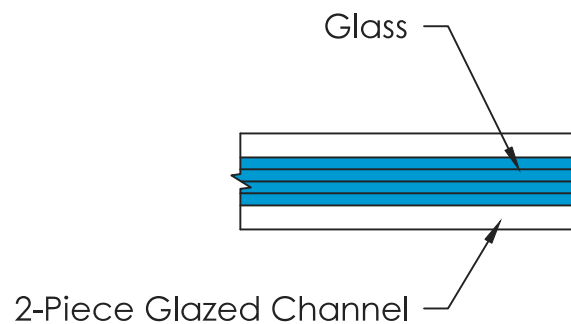

Elite™ Free Standing Partition System

Open End Glazing

Elite™ Free Standing Partition System Characteristics

Maximum Glazing Panel Width: 60' max. (custom widths available upon request)

Maximum Glazing Panel Height: Full height up to 12 feet

Glazing Available: 3/8" Clear tempered, 7/16" Clear laminated, 1/2" Clear tempered, 9/16" Clear laminated, Laminated LCD privacy glazing, 3/4" glazing is available

Available Glazing Types: Clear Tempered, Low Iron, Laminated, LCD