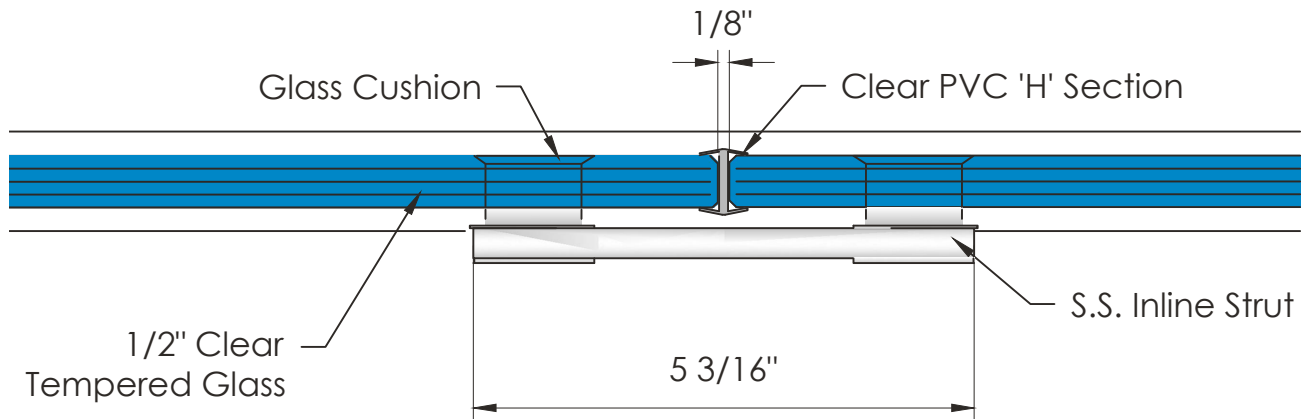

Elite™ Free Standing Partition System Straight Joint

Elite™ Free Standing Partition System Characteristics

Maximum Glazing Panel Width: 60' max. (custom widths available upon request)

Maximum Glazing Panel Height: Full height up to 12 feet

Glazing Available: 3/8" Clear tempered, 7/16" Clear laminated, 1/2" Clear tempered, 9/16" Clear laminated, Laminated LCD privacy glazing, 3/4" glazing is available

Available Glazing Types: Clear Tempered, Low Iron, Laminated, LCD