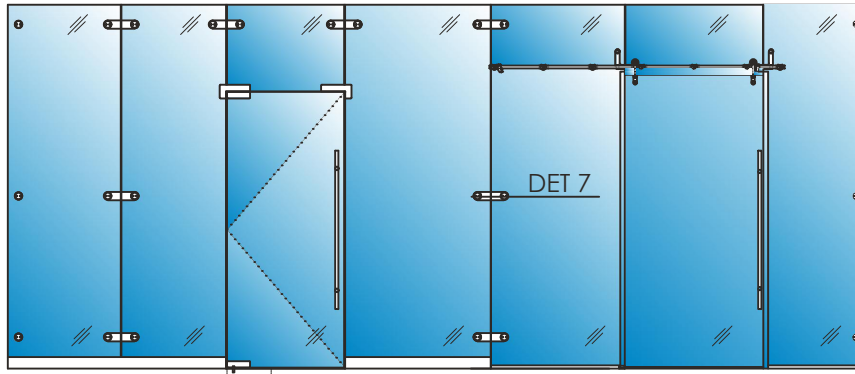

Elite™ Free Standing Partition System Straight Joint

Elite™ Free Standing Partition System Characteristics

Maximum Glazing Panel Width: 60' max. (custom widths available upon request)

Maximum Glazing Panel Height: Full height up to 12 feet

Glazing Available: 3/8" Clear tempered, 7/16" Clear laminated, 1/2" Clear tempered, 9/16" Clear laminated, Laminated LCD privacy glazing, 3/4" glazing is available

Available Glazing Types: Clear Tempered, Low Iron, Laminated, LCD