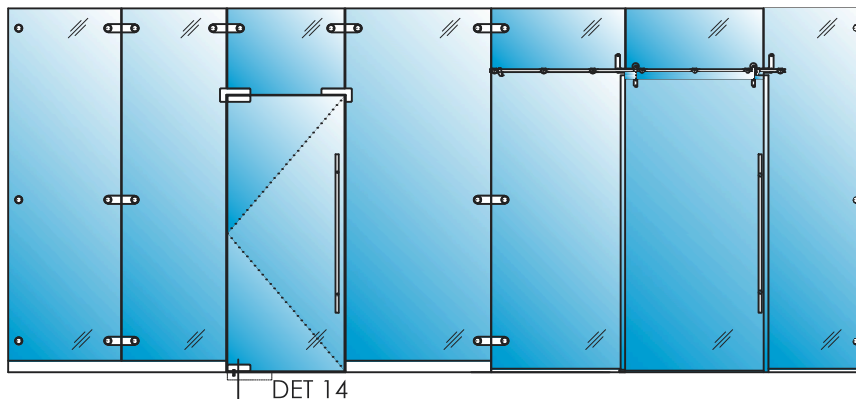

Elite™ Free Standing Partition System

Pivot Door Bottom Free Swing Pivot

Hardware Characteristics
 Maximum Door Width: 42"
 Maximum Door Height: 102"
 Maximum Door Weight: 194 lbs

Finishes Available: Aluminum silver anodized (101), Aluminum similar satin stainless steel (107), Brass polished chrome (501), Brass polished (503)