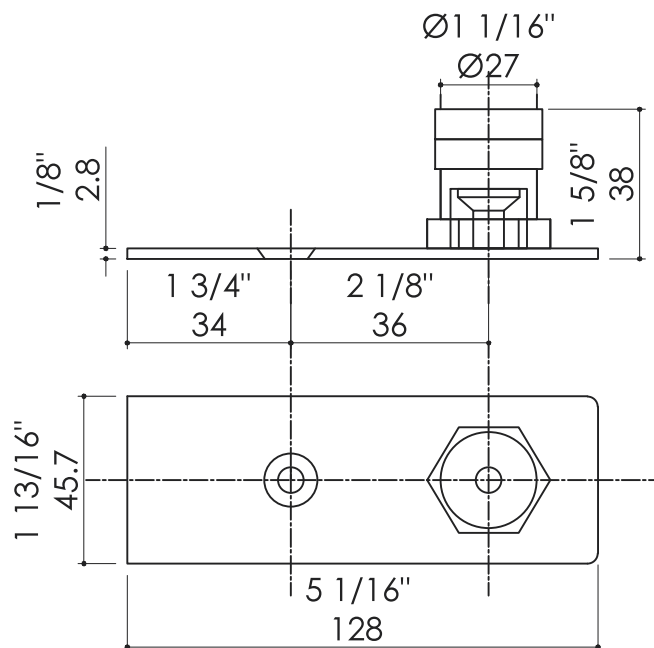

Elite™ Free Standing Partition System

Pivot Door Bottom Free Swing Pivot

Hardware Characteristics
 Maximum Door Width: 42"
 Maximum Door Height: 102"
 Maximum Door Weight: 194 lbs

Finishes Available: Aluminum silver anodized (101), Aluminum similar satin stainless steel (107), Brass polished chrome (501), Brass polished (503)