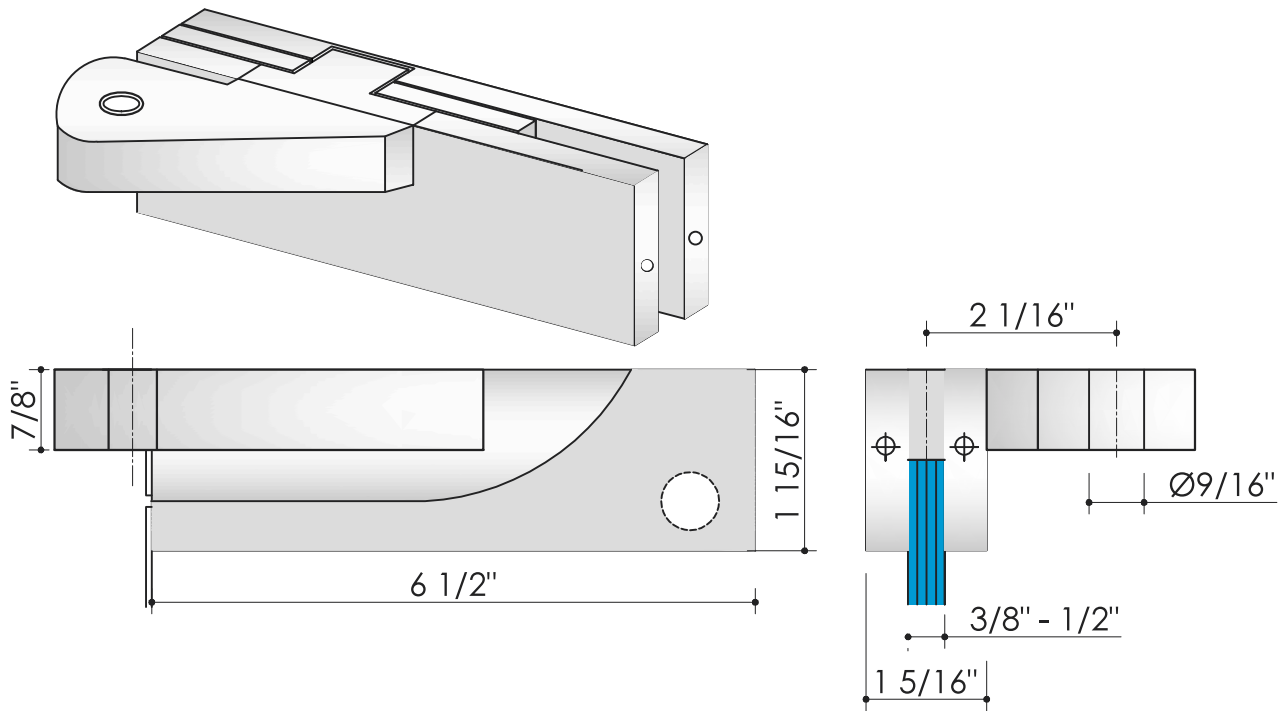

Elite™ Free Standing Partition System

Top Offset Patch Fitting

Hardware Characteristics
 Maximum Door Width: 42"
 Maximum Door Height: 102"
 Maximum Door Weight: 194 lbs

Finishes Available: Aluminum silver anodized (101), Aluminum similar satin stainless steel (107), Brass polished chrome (501), Brass polished (503)