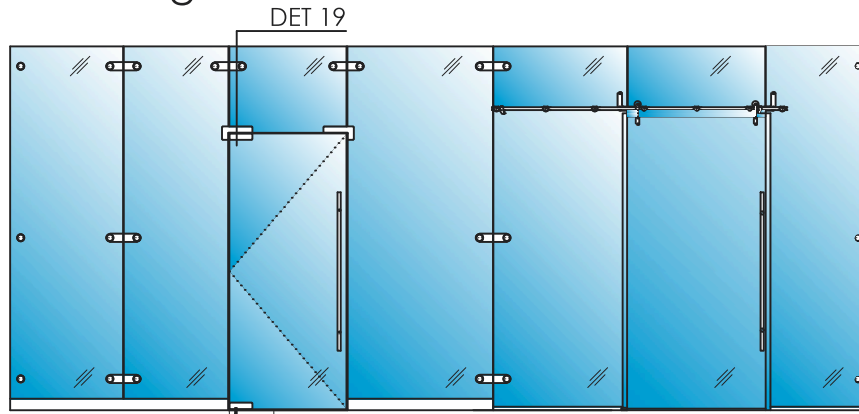

Elite™ Free Standing Partition System

Top Offset Patch Fitting

Hardware Characteristics
 Maximum Door Width: 42"
 Maximum Door Height: 102"
 Maximum Door Weight: 194 lbs

Finishes Available: Aluminum silver anodized (101), Aluminum similar satin stainless steel (107), Brass polished chrome (501), Brass polished (503)