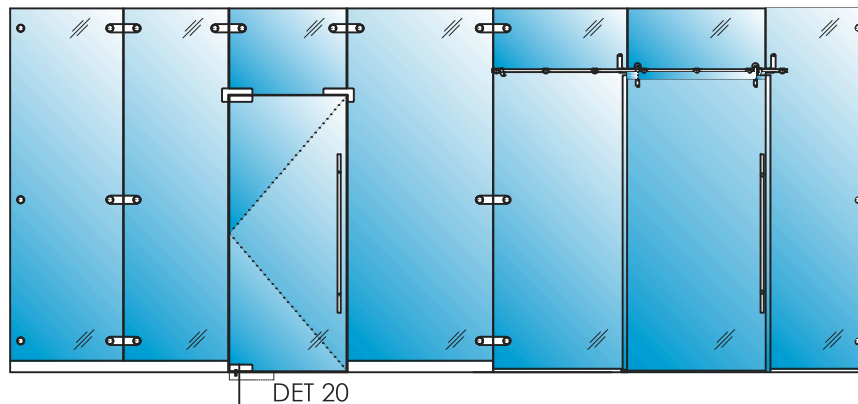

Elite™ Free Standing Partition System

Bottom Offset Patch Fitting

Hardware Characteristics
 Maximum Door Width: 42"
 Maximum Door Height: 102"
 Maximum Door Weight: 194 lbs

Finishes Available: Aluminum silver anodized (101), Aluminum similar satin stainless steel (107), Brass polished chrome (501), Brass polished (503)