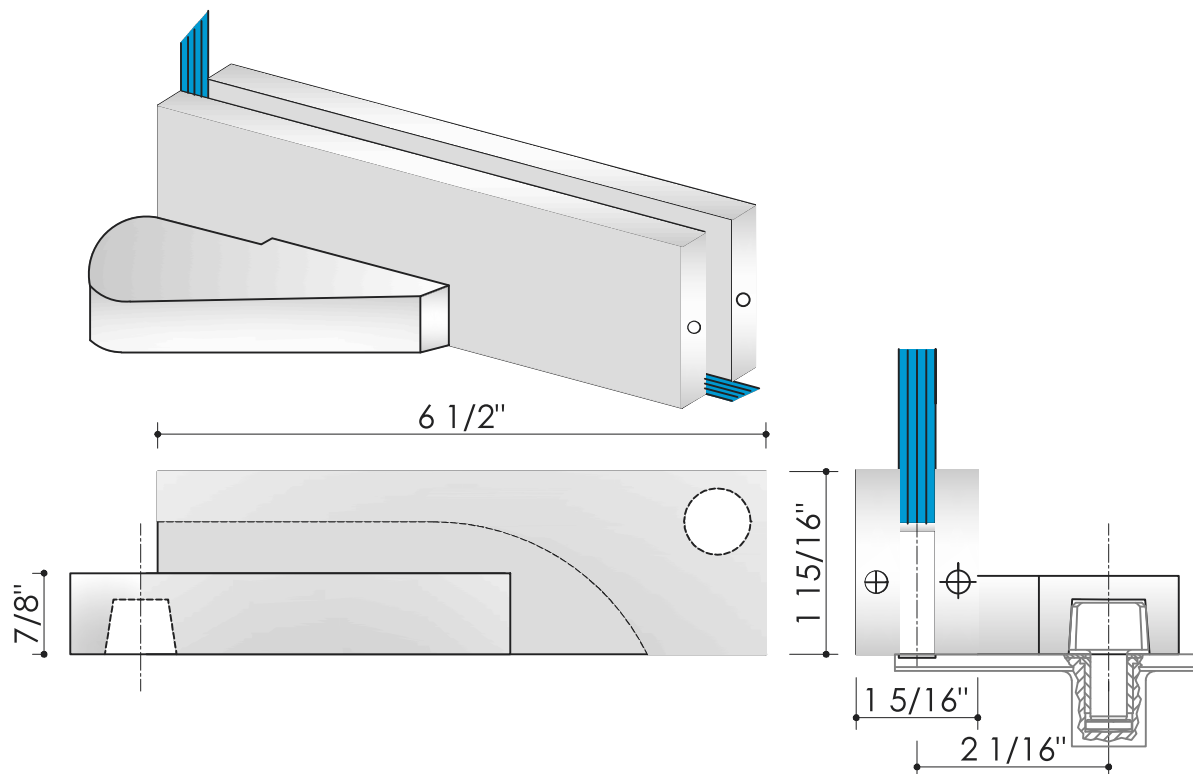

Elite™ Free Standing Partition System

Bottom Offset Patch Fitting

Hardware Characteristics
 Maximum Door Width: 42"
 Maximum Door Height: 102"
 Maximum Door Weight: 194 lbs

Finishes Available: Aluminum silver anodized (101), Aluminum similar satin stainless steel (107), Brass polished chrome (501), Brass polished (503)