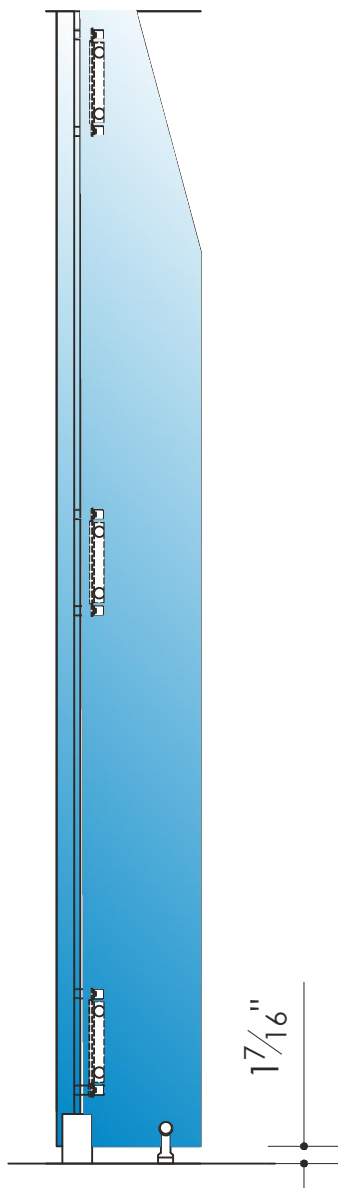

## Structural Glass Fin

### Elite™ Free Standing Partition System Characteristics

Maximum Glazing Panel Width: 60" max. (custom widths available upon request)

Maximum Glazing Panel Height: Full height up to 12 feet

Glazing Available: 3/8" Clear tempered, 7/16" Clear laminated, 1/2" Clear tempered, 9/16" Clear laminated, Laminated LCD privacy glazing, 3/4" glazing is available