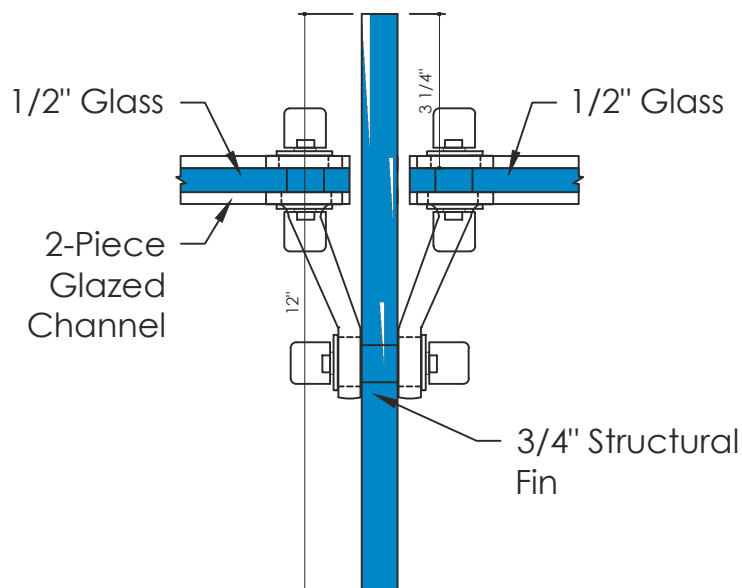

## Structural Glass Fin

### Elite™ Free Standing Partition System Characteristics

Maximum Glazing Panel Width: 60" max. (custom widths available upon request)

Maximum Glazing Panel Height: Full height up to 12 feet

Glazing Available: 3/8" Clear tempered, 7/16" Clear laminated, 1/2" Clear tempered, 9/16" Clear laminated, Laminated LCD privacy glazing, 3/4" glazing is available