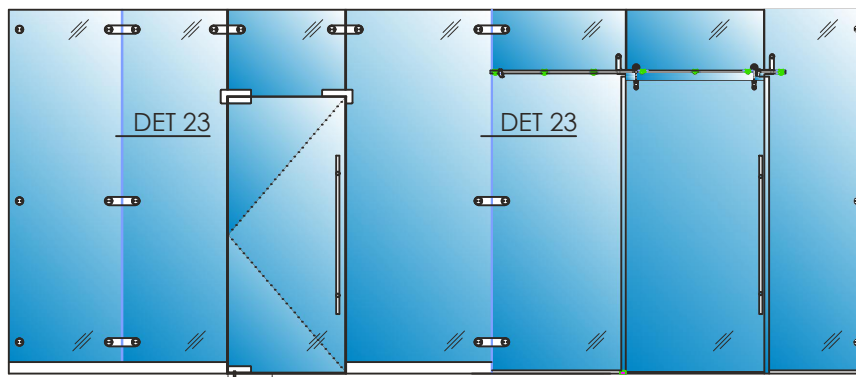

# Elite™ Free Standing Partition System

## Structural Glass Fin

### Elite™ Free Standing Partition System Characteristics

Maximum Glazing Panel Width: 60" max. (custom widths available upon request)

Maximum Glazing Panel Height: Full height up to 12 feet

Glazing Available: 3/8" Clear tempered, 7/16" Clear laminated, 1/2" Clear tempered, 9/16" Clear laminated, Laminated LCD privacy glazing, 3/4" glazing is available