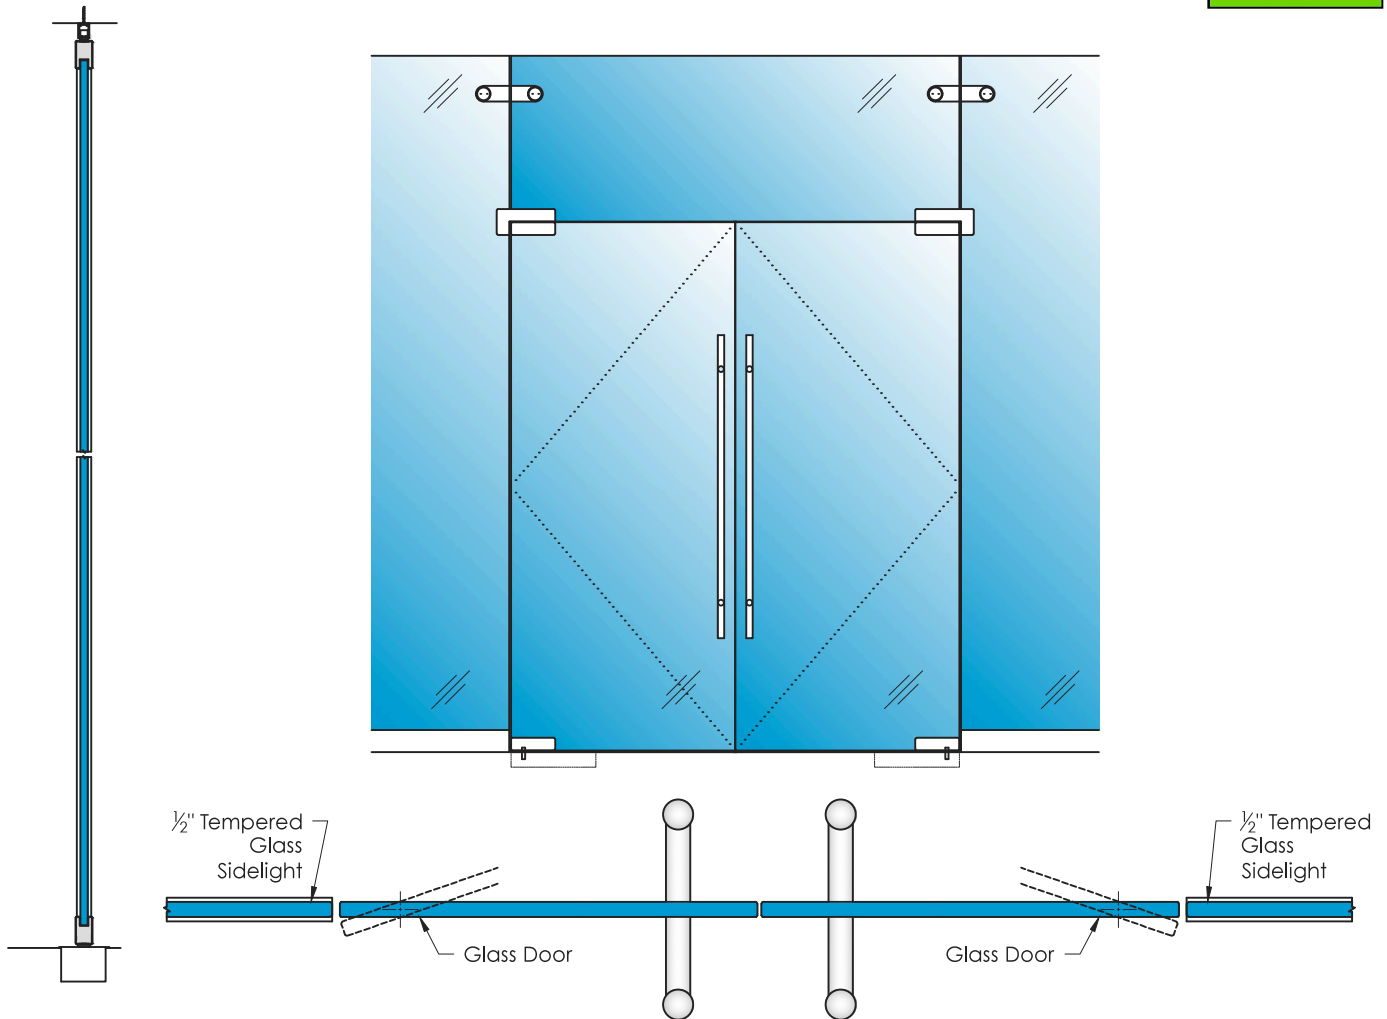

Pivot Frameless Glass Swing Door (Pair)

Pivot Frameless Glass Swing Doors are completely customizable. The two-way pivoting doors can fit with almost every system we offer and are available with numerous handle options with both locking and standard.

- No Height Limit
- Free Swing options, self-closing options
- ADA compliant

Available Glazing: 3/8" Clear Tempered, 1/2" Clear Tempered, 9/16" Clear Laminated, Lunar™ Smart Glass, up to 3/4" Glazing is available