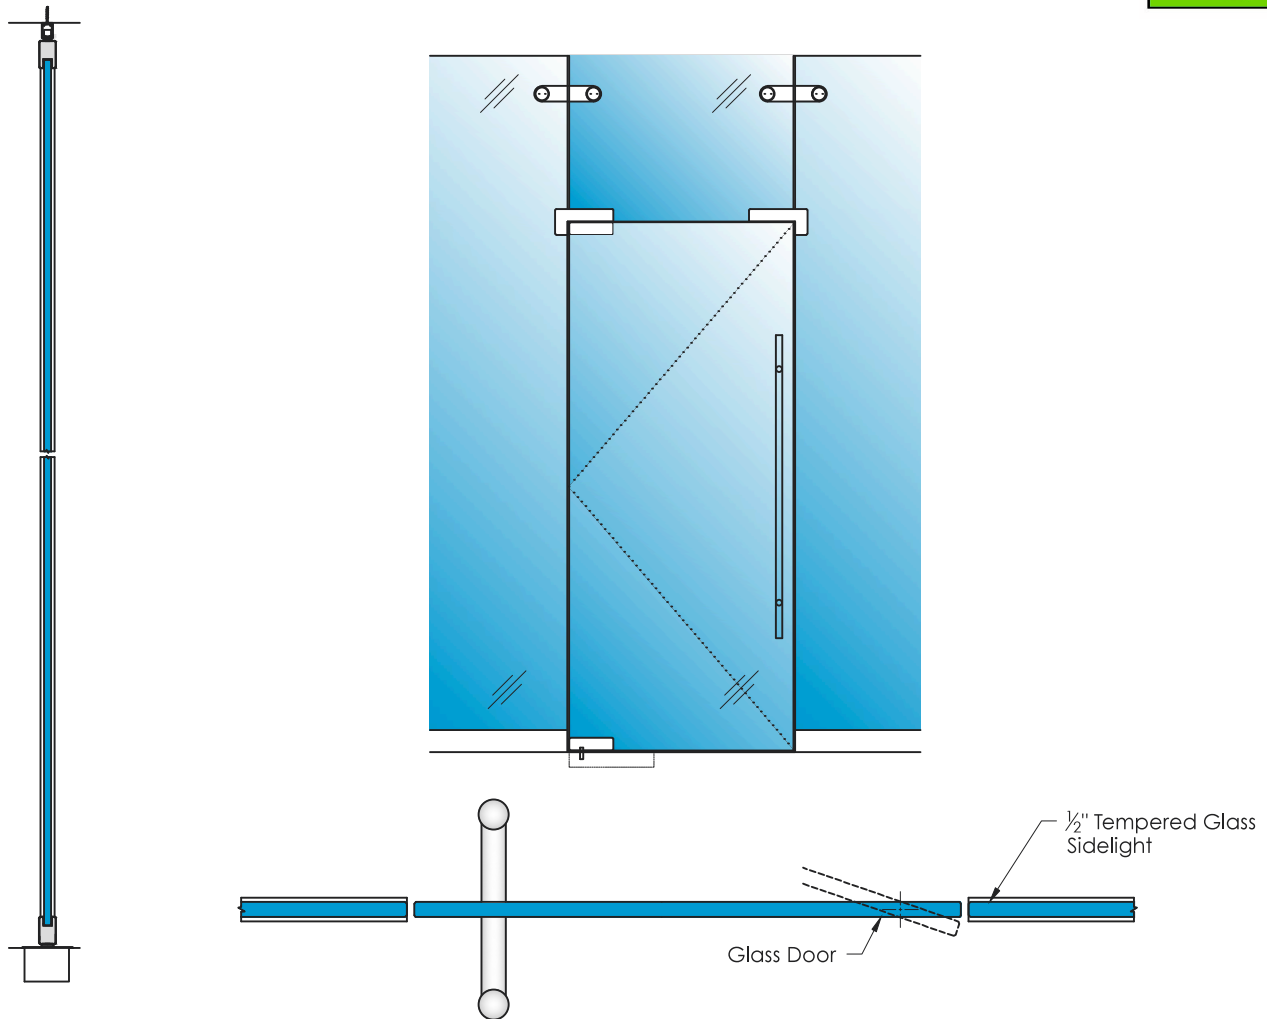

# Pivot Frameless Glass Swing Door

Pivot Frameless Glass Swing Doors are completely customizable. The two-way pivoting doors can fit with almost every system we offer and are available with numerous handle options with both locking and standard.

- No Height Limit
- Free Swing options, self-closing options
- ADA compliant

Available Glazing: 3/8" Clear Tempered, 1/2" Clear Tempered, 9/16" Clear Laminated, Lunar™ Smart Glass, up to 3/4" Glazing is available